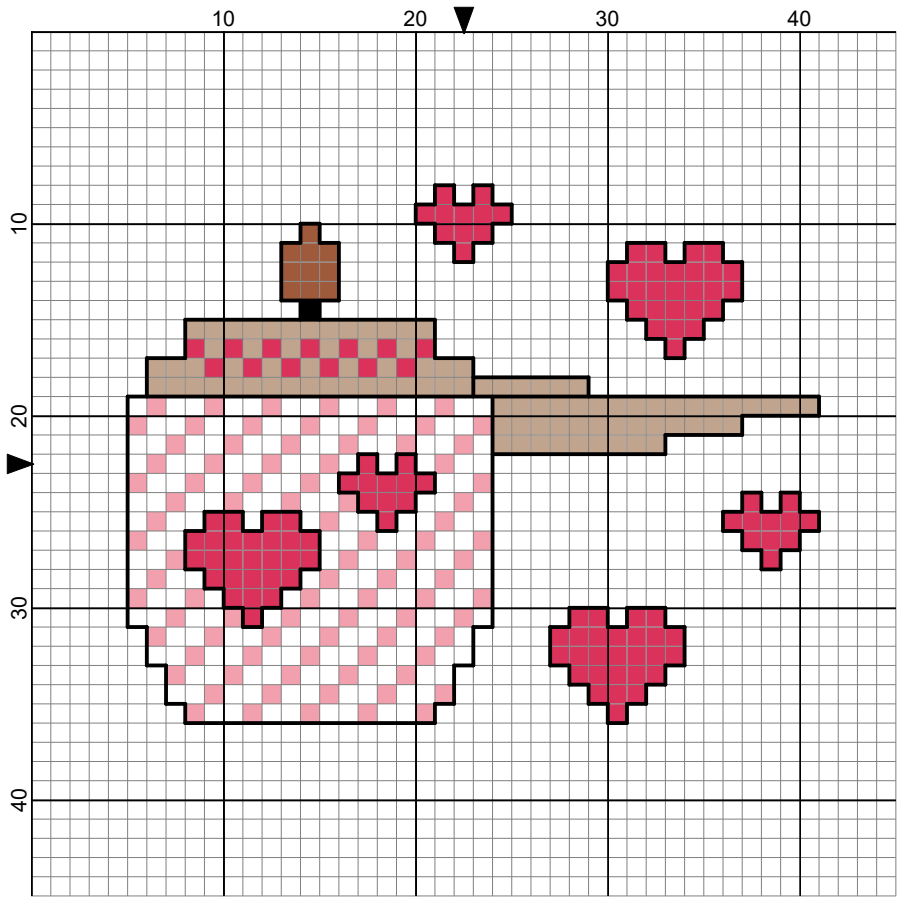

Legend:

- ---864
- ---343
- ---862
- ---332
- ---100

- Backstitches:
- ---900

Panela Bastidor 7,6 cm

Grid Size: 25W x 25H

Design Area: 1,64" x 1,43" (23 x 20 stitches)

Legend: (---)

 864 Maxi (10 stitches)

Panela - Bastidor 10,1 cm

Grid Size: 35W x 35H

Design Area: 2,29" x 1,71" (32 x 24 stitches)

Legend: (---)

 100 Maxi (152 stitches)

 862 Maxi (75 stitches)

 864 Maxi (4 stitches)

 343 Maxi (72 stitches)

 332 Maxi (100 stitches)

Backstitch Lines:

 ---900 Maxi (18,21 inches)

- Legend:
- 343
 - 862
 - 332
 - 864
 - 900
 - 100
- Backstitches:
- 900

Panela Bastidor 12,7 cm

Grid Size: 45W x 45H

Design Area: 2,57" x 2,00" (36 x 28 stitches)

——— ----900 Maxi (21,50 inches)