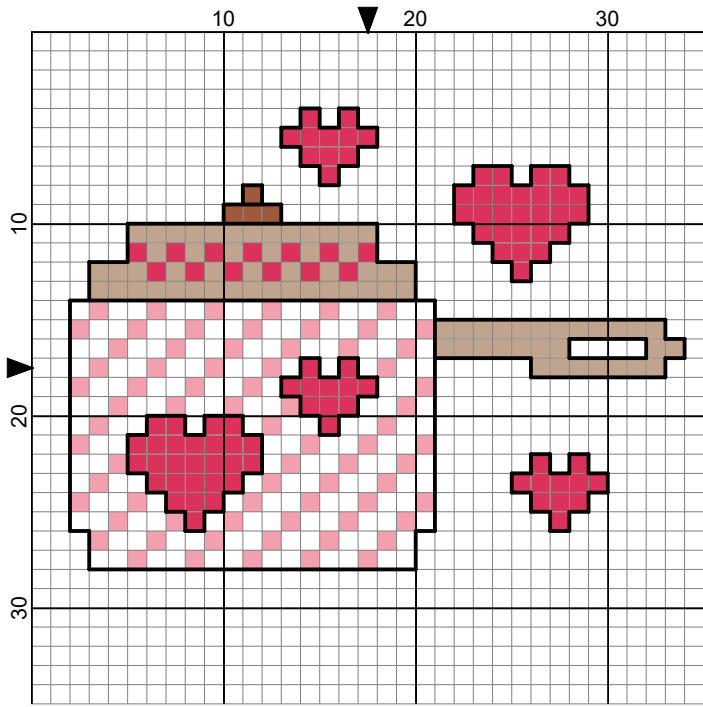

Legend:

- ---864
- ---343
- ---862
- ---332
- ---100

- Backstitches:
- ---900

Panela Bastidor 7,6 cm

Grid Size: 25W x 25H

Design Area: 1,64" x 1,43" (23 x 20 stitches)

Legend: (---)

 864 Maxi (10 stitches)

 862 Maxi (47 stitches)

 100 Maxi (108 stitches)

 343 Maxi (57 stitches)

 332 Maxi (62 stitches)

Backstitch Lines:

 ----900 Maxi (12,50 inches)

- Legend:
- ----100
 - ----343
 - ----862
 - ----332
 - ----864
- Backstitches:
- ----900

Panela - Bastidor 10,1 cm

Grid Size: 35W x 35H

Design Area: 2,29" x 1,71" (32 x 24 stitches)

Legend: (---)

 100 Maxi (152 stitches)

 862 Maxi (75 stitches)

 864 Maxi (4 stitches)

 343 Maxi (72 stitches)

 332 Maxi (100 stitches)

Backstitch Lines:

 ---900 Maxi (18,21 inches)

- Legend:
- 343
 - 862
 - 332
 - 864
 - 900
 - 100
- Backstitches:
- 900

Panela Bastidor 12,7 cm

Grid Size: 45W x 45H

Design Area: 2,57" x 2,00" (36 x 28 stitches)